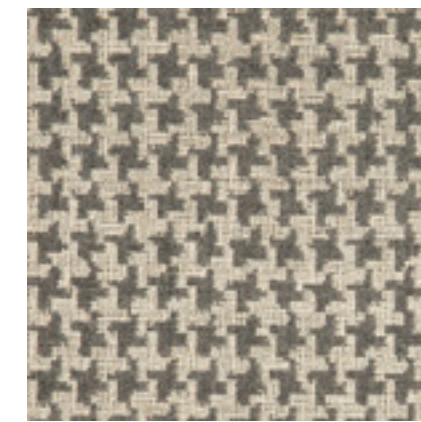

Hound

6" W X 5.33" H Repeat (15.24cm x 13.54cm)
50% Sunbrella® Acrylic, 47% Recycled Sunbrella Acrylic, 3% Other Fiber

Hound Greystone
305674-0001