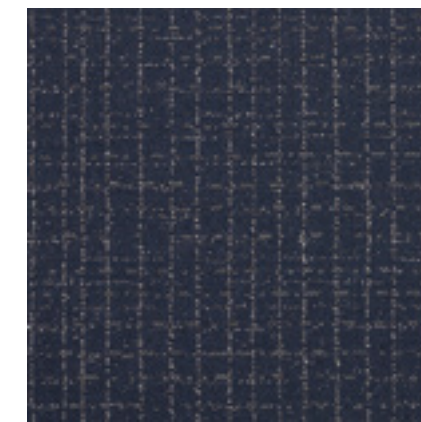

Harrison Midnight
305675-0005

Approximate Size Shown 13.5"W X 13.5"H (34.29CM X 34.29CM)