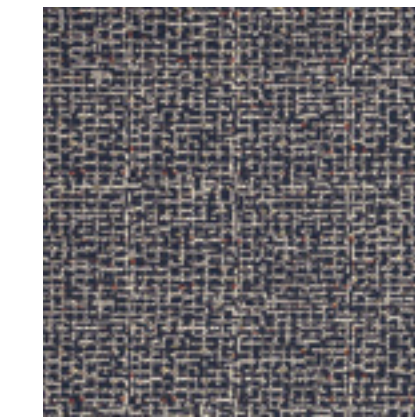

## Highlander

27" W X 16.55" H Repeat (68.58cm x 42.04cm)  
 50% Sunbrella® Acrylic, 47% Recycled Sunbrella Acrylic, 3% Other Fiber

**Highlander Grey-stone**  
 305672-0001

**Highlander Raven**  
 305672-0002